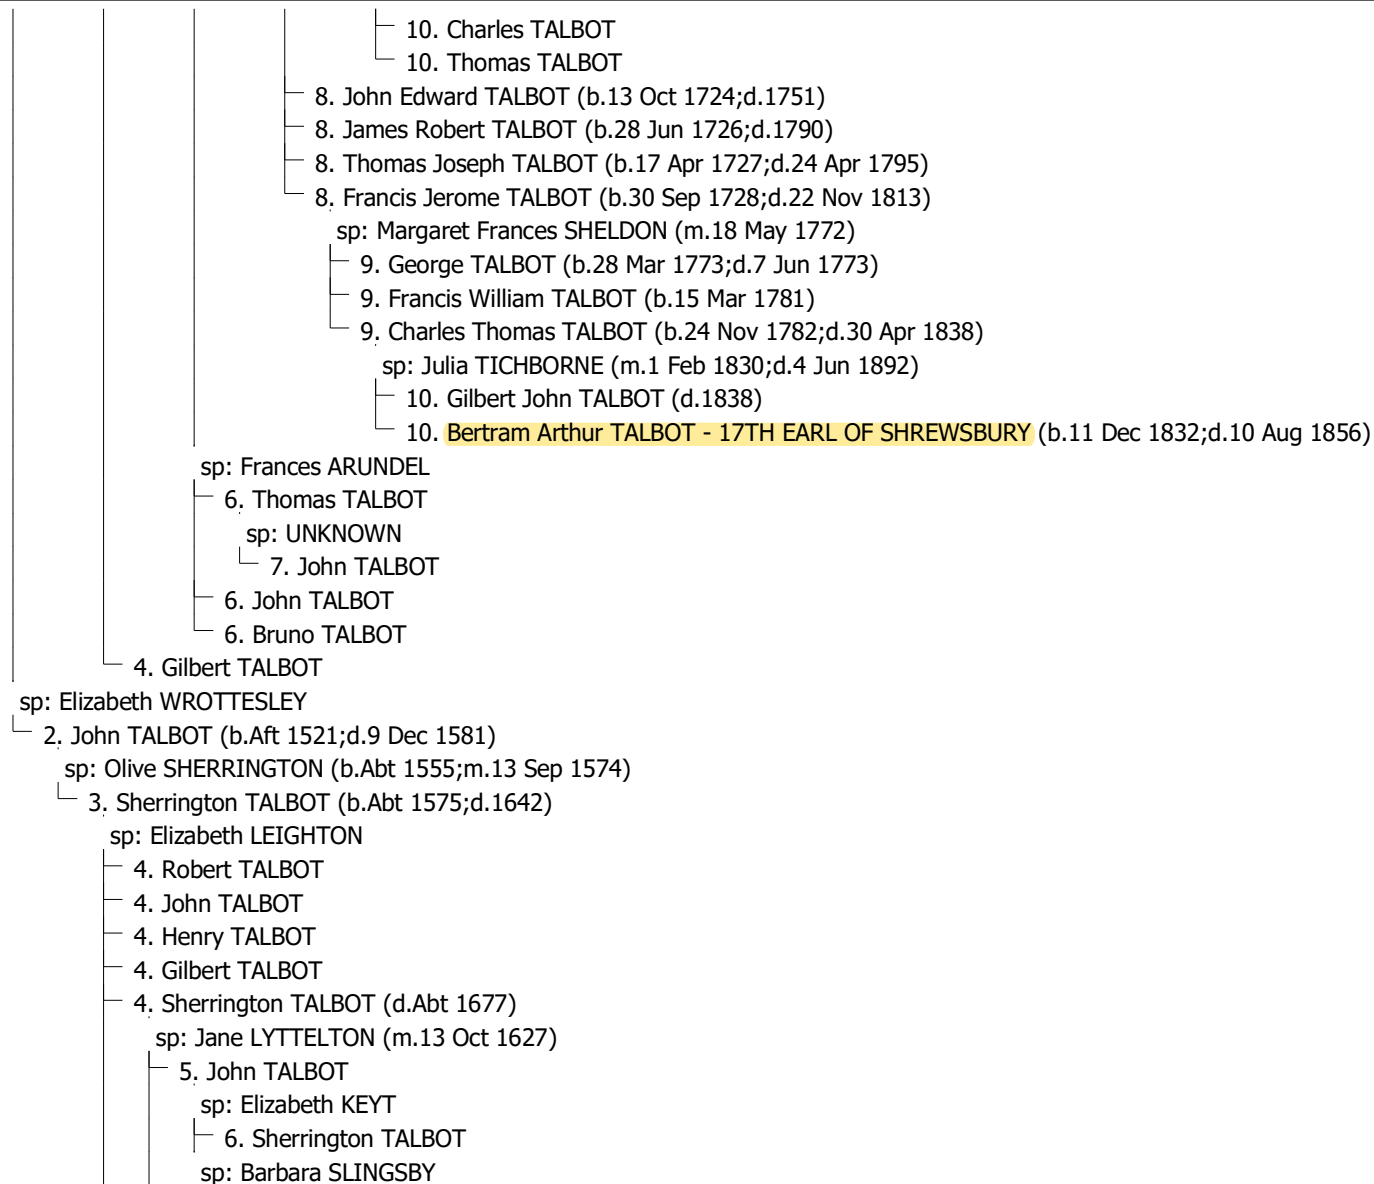

Descendants of John TALBOT - www.kiplinhall.co.uk

8 Apr 2019

Page 2